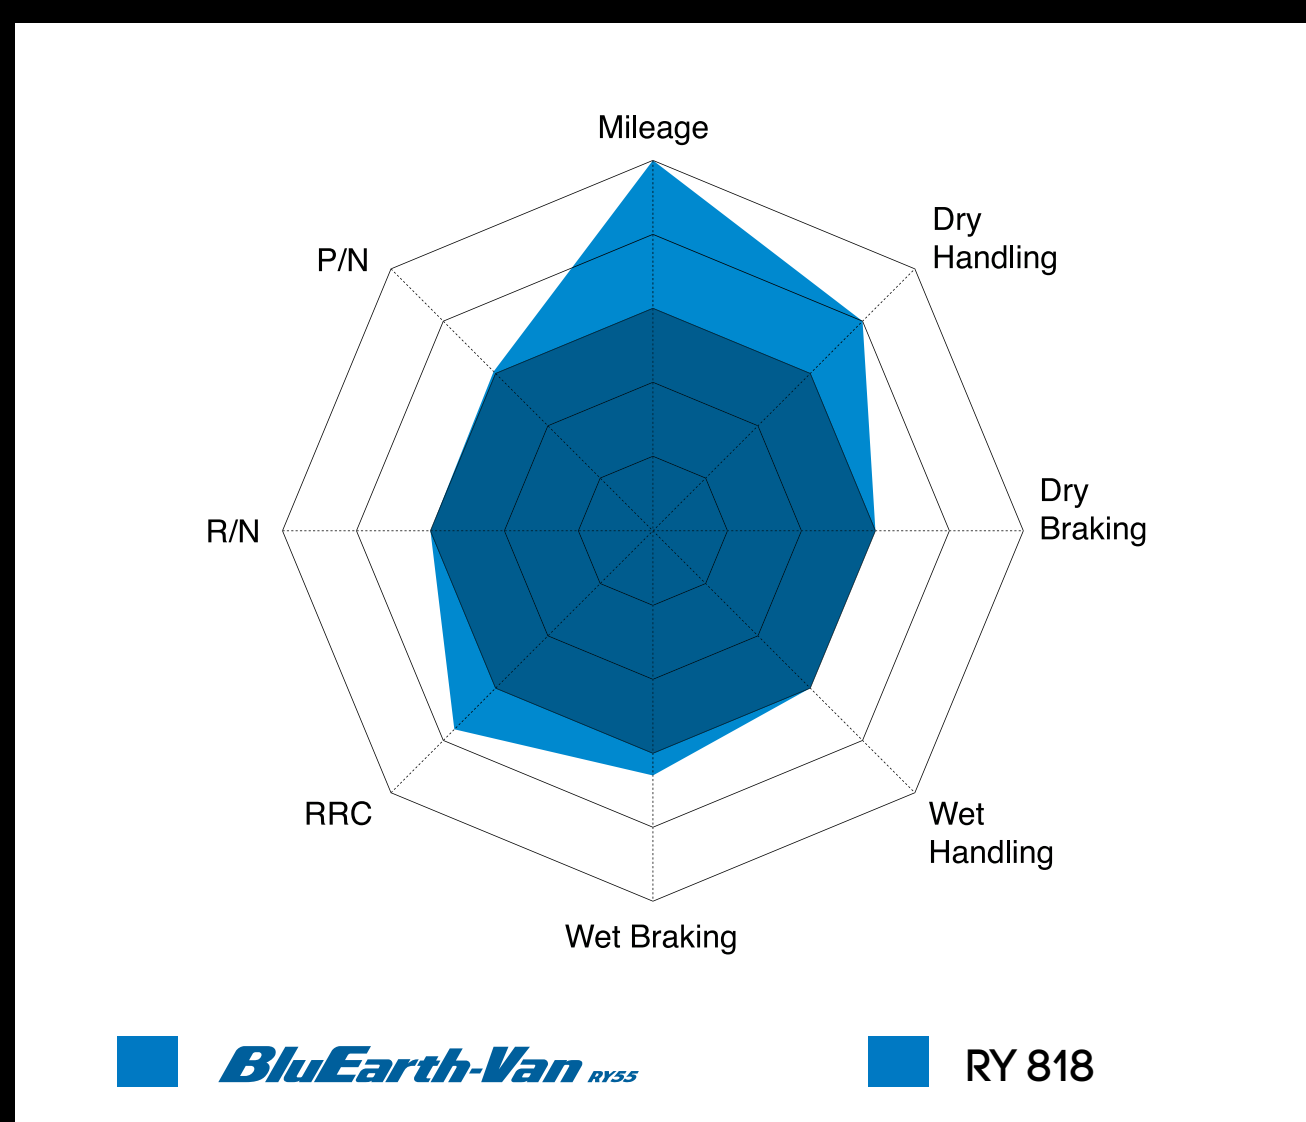

BluEarth-Van RY55

The RY55 Van tyre suits medium to large delivery vans and 4x2 utes. The focus for this tyre, versus its predecessor the RY818, was long mileage. In testing it achieved 50% longer mileage (as demonstrated in the graph below). Being a BluEarth tyre, it also has a low rolling resistance for excellent fuel economy.

$129
185R14 102/100S