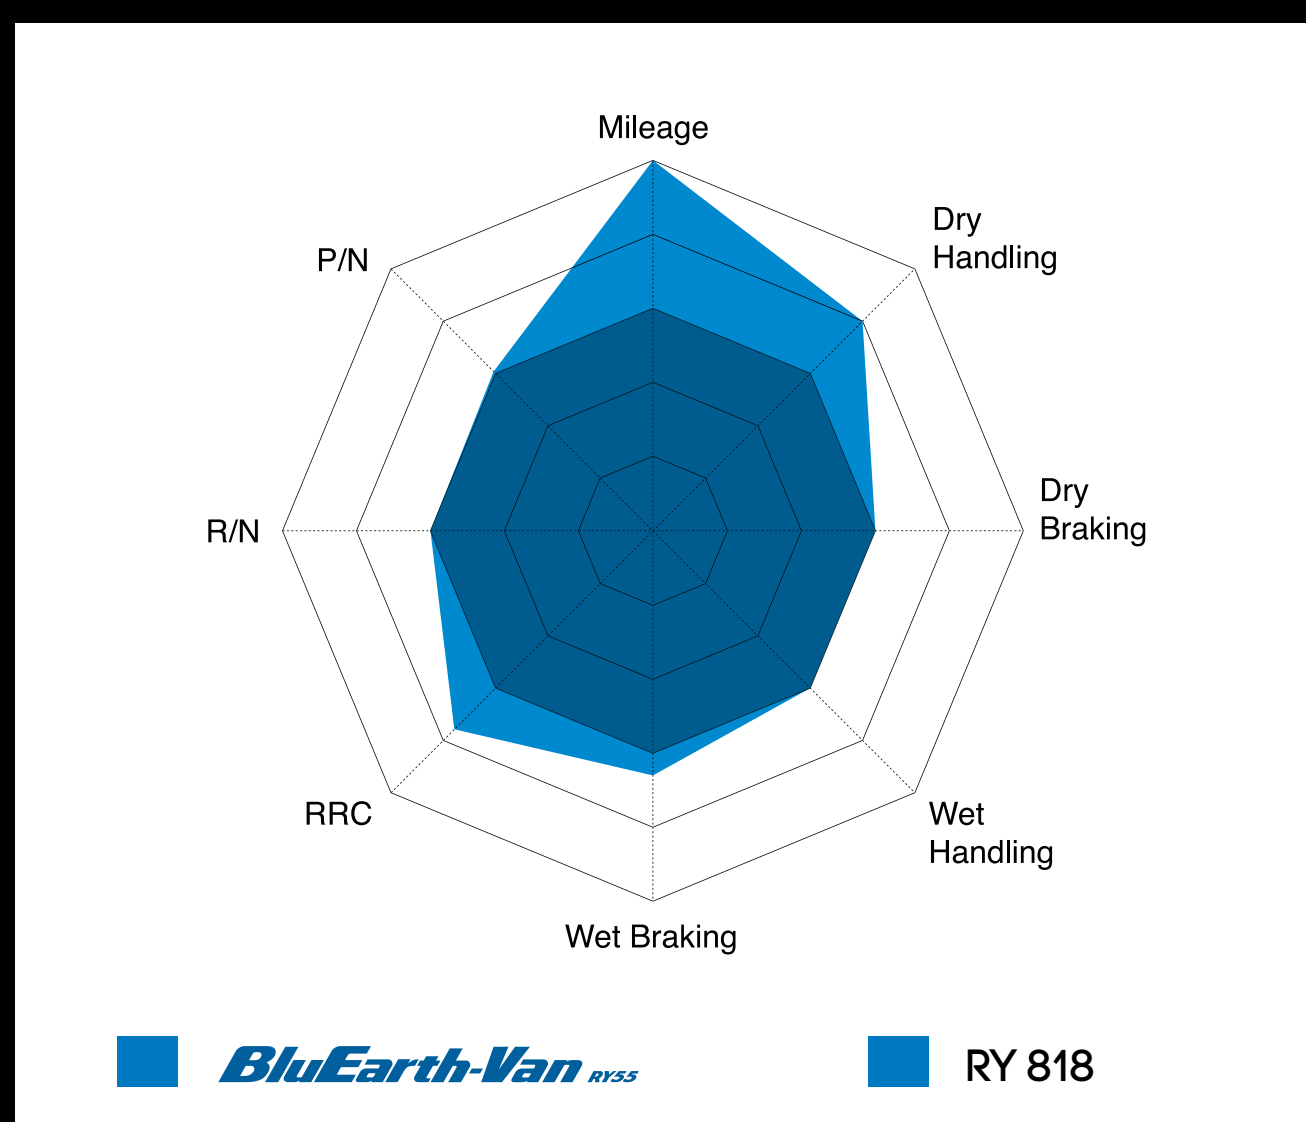

BluEarth-Van RY55

The RY55 Van tyre suits medium to large delivery vans and 4x2 utes. The focus for this tyre, versus its predecessor the RY818, was long mileage. In testing it achieved 50% longer mileage (as demonstrated in the graph below). Being a BluEarth tyre, it also has a low rolling resistance for excellent fuel economy.

BUY 3 GET ONE FREE

From **$156**

Based on 185R/14C 102/100S

MORE